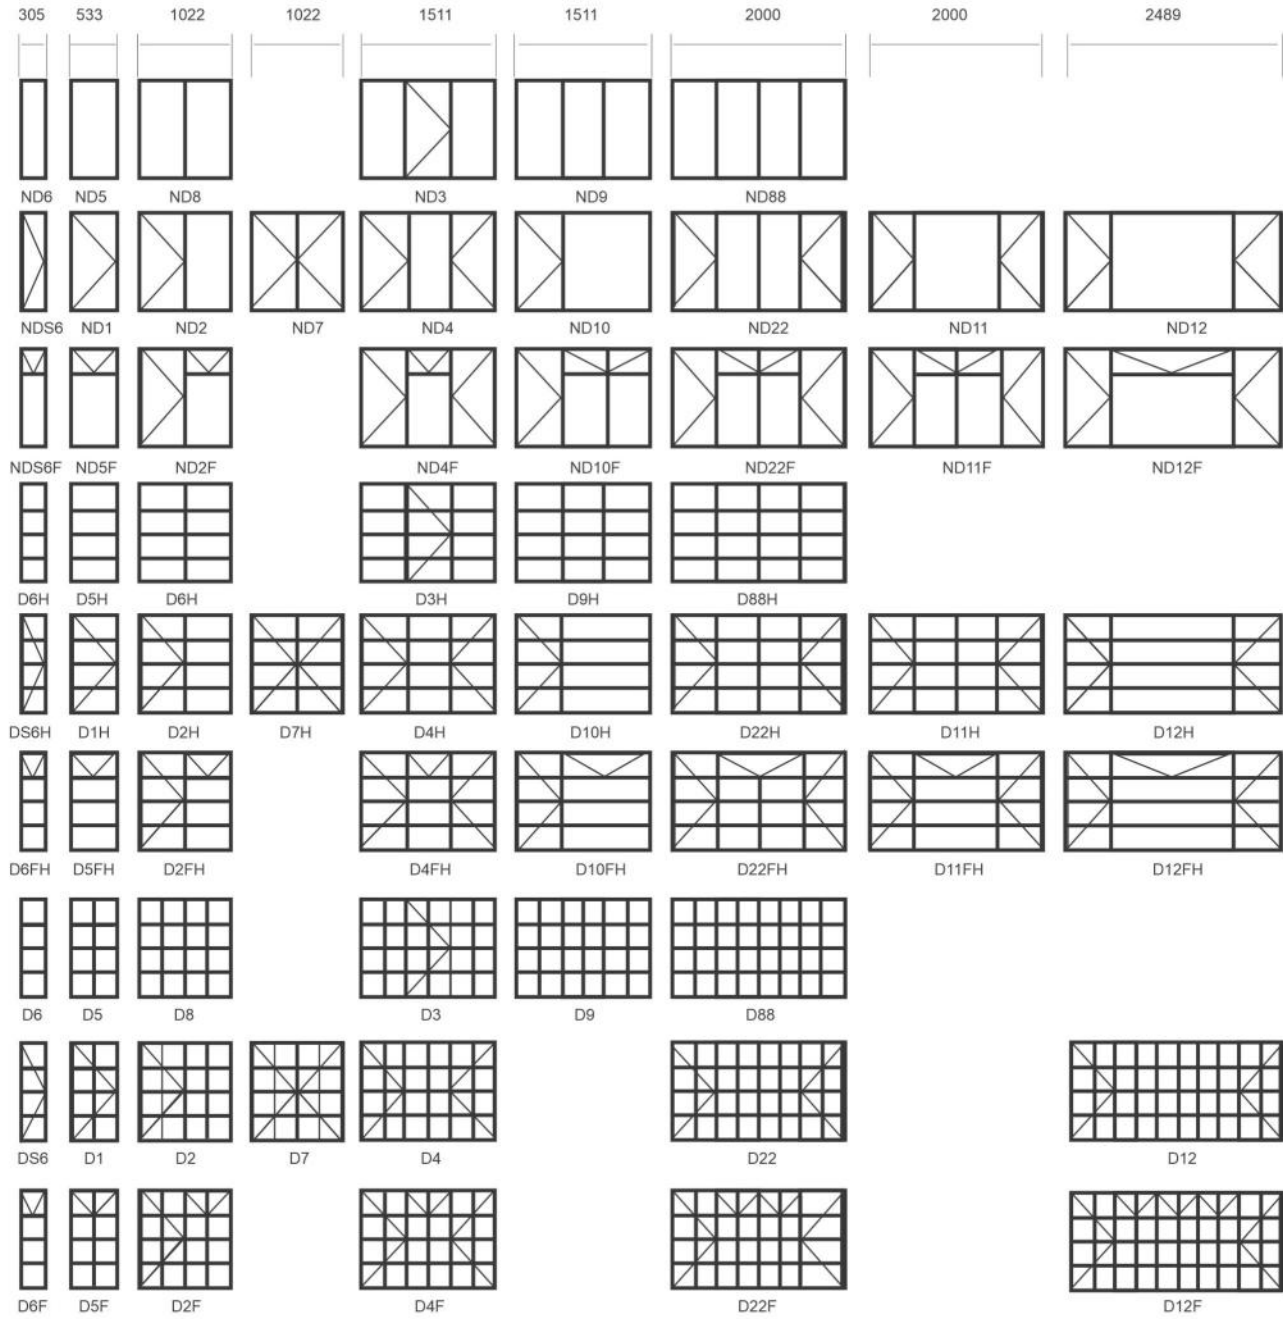

STEEL WINDOW FRAMES

D TYPE - 1.245M(H)