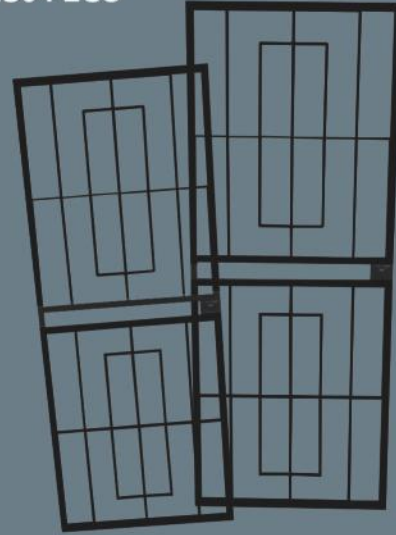

KITCHEN SINK - SINGLE/DOUBLE

6-8-10 PANEL DOORS MERANTI

WELDED MESH

2-3-4 PLATE GAS STOVE

STEEL/PLASTIC FOLDING TABLE

SECURITY GATES & PALISADES

RNS01/RNS02 BUDGET

RNS03/RNS04 ECO

Colours Available

- Black
- White

RNS05/RNS06 ECO

RNS07/RNS08 PRO

Size - 870mm x 1950mm
Square/Round Bars - 10mm

STANDARD K

STAYS & POLES

25x25x1.2 - 1.5-1.8-2.4 - 3mt 17 Sticks
30x30x1.2 - 1.5-1.8-2.4 - 3mt 17 Sticks