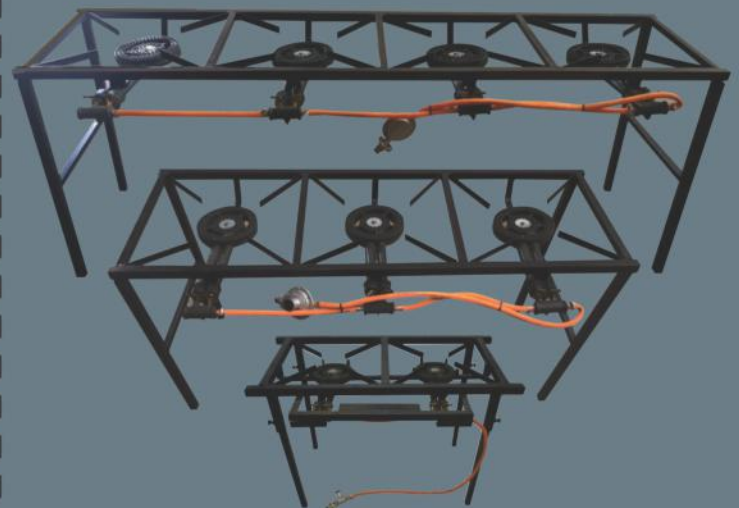

OTHER HARDWARE PRODUCTS

ROCKERS MORTICE LOCK 2/3/4 LEVER

WHEEL BARROW

KITCHEN SINK - SINGLE/DOUBLE

6-8-10 PANEL DOORS MERANTI

WELDED MESH

2-3-4 PLATE GAS STOVE

STEEL/PLASTIC FOLDING TABLE