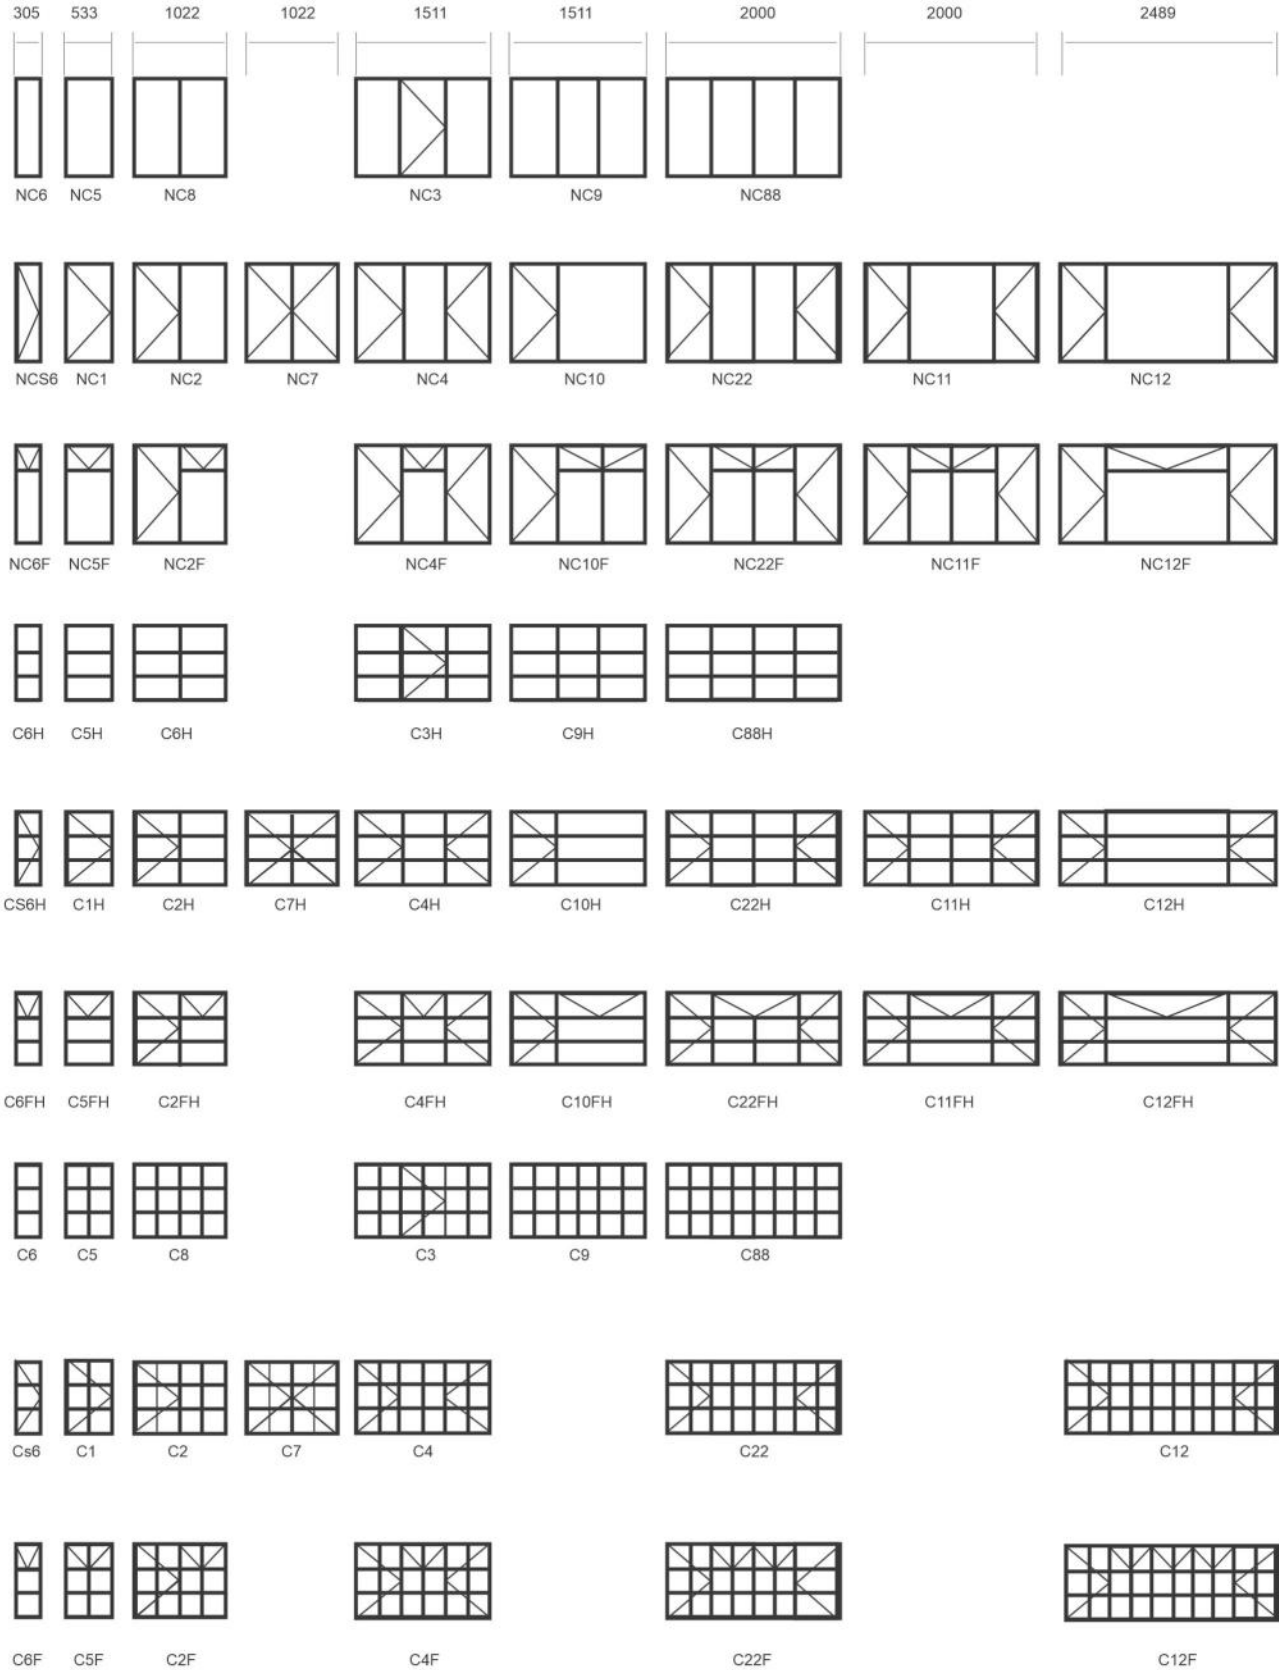

Colours Available

- Black
- White

RNS05/RNS06 ECO

RNS07/RNS08 PRO

Size - 870mm x 1950mm
Square/Round Bars - 10mm

STANDARD K

STAYS & POLES

25x25x1.2 - 1.5-1.8-2.4 - 3mt 17 Sticks
30x30x1.2 - 1.5-1.8-2.4 - 3mt 17 Sticks

40x40x1.2-1.5-1.8-2.4 - 3mt 17 Sticks
76x76x2.4 - POLE WITH CAP

STEEL WINDOWS FRAMES

G TYPE WINDOWS - 0.359M(H)

E TYPE WINDOWS - 0.654M (H)

STEEL WINDOWS FRAMES

C TYPE STEEL WINDOWS - 0.949M(H)

STEEL WINDOW FRAMES