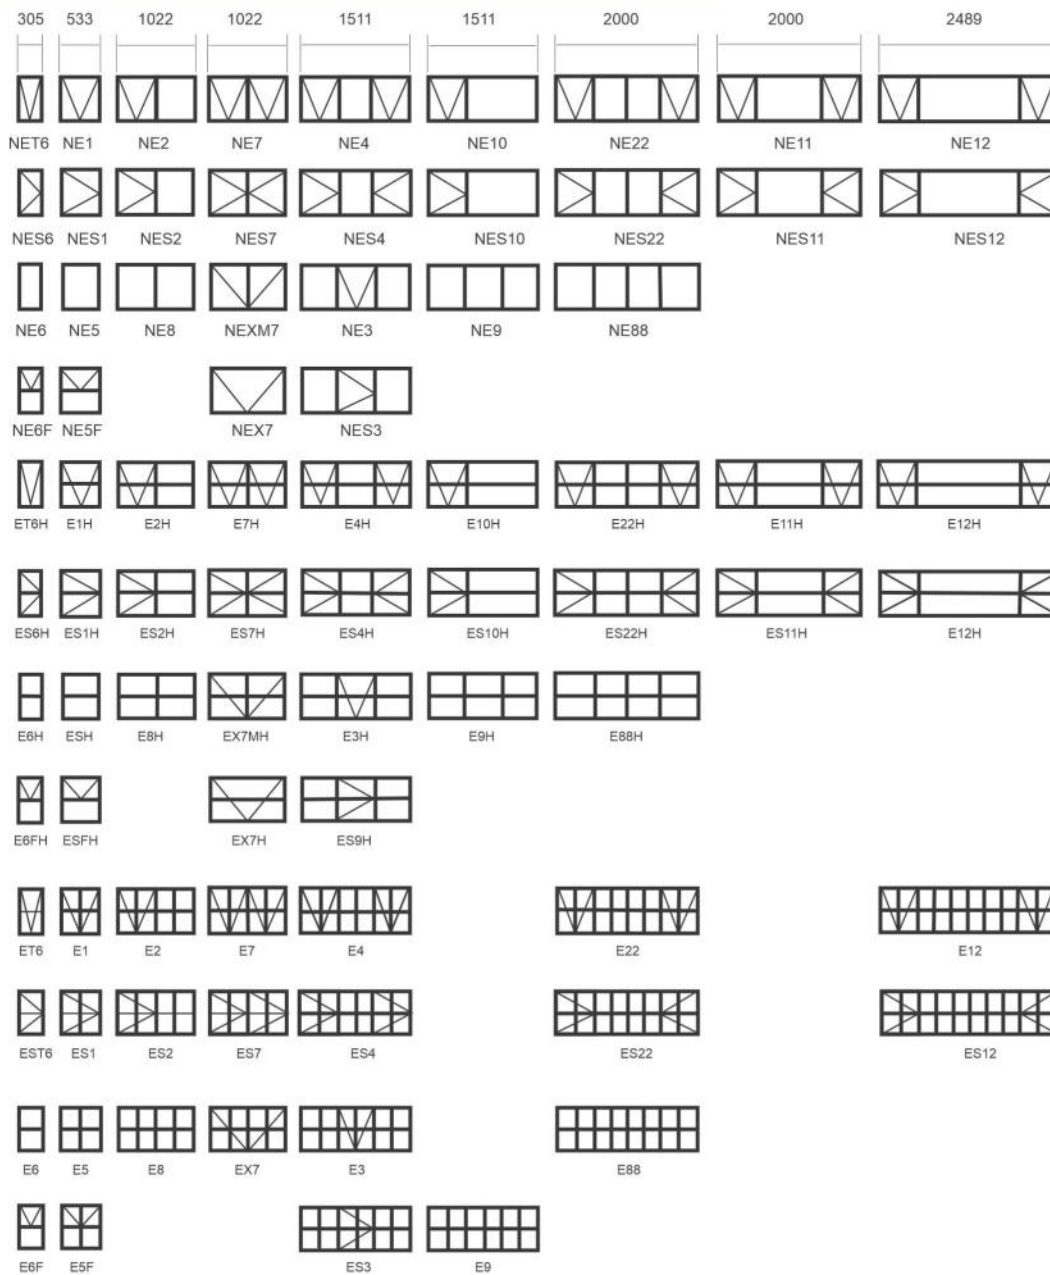

(Top Flush/Side Flush)

- Pan
- Cistern
- Seat
- Mechanism
- Basin & Pedestal

TOILET SET 4 PIECE

(Top Flush/Side Flush)

- Pan
- Cistern
- Seat
- Mechanism

BASIN PEDESTAL 2PC

- Basin & Pedestal

BATH-TUB

- Bath Tub Fibre Glass
1700mm X 700mm

TOILET SET 7 PIECE

(Top Flush/Side Flush)

- Pan
- Cistern
- Seat
- Mechanism
- Basin & Pedestal
- Bath Tub Fibre Glass
1700mm X 700mm

COLOURS AVAILABLE: ● Black ● Midnight Blue ● Burgundy ● Ice Mint ● Beige ● Grey

Colours Available

- Black
- White

RNS05/RNS06 ECO

RNS07/RNS08 PRO

Size - 870mm x 1950mm
Square/Round Bars - 10mm

STANDARD K

STAYS & POLES

25x25x1.2 - 1.5-1.8-2.4 - 3mt 17 Sticks
30x30x1.2 - 1.5-1.8-2.4 - 3mt 17 Sticks

40x40x1.2-1.5-1.8-2.4 - 3mt 17 Sticks
76x76x2.4 - POLE WITH CAP

STEEL WINDOWS FRAMES

G TYPE WINDOWS - 0.359M(H)

E TYPE WINDOWS - 0.654M (H)

STEEL WINDOWS FRAMES

C TYPE STEEL WINDOWS - 0.949M(H)

STEEL WINDOW FRAMES