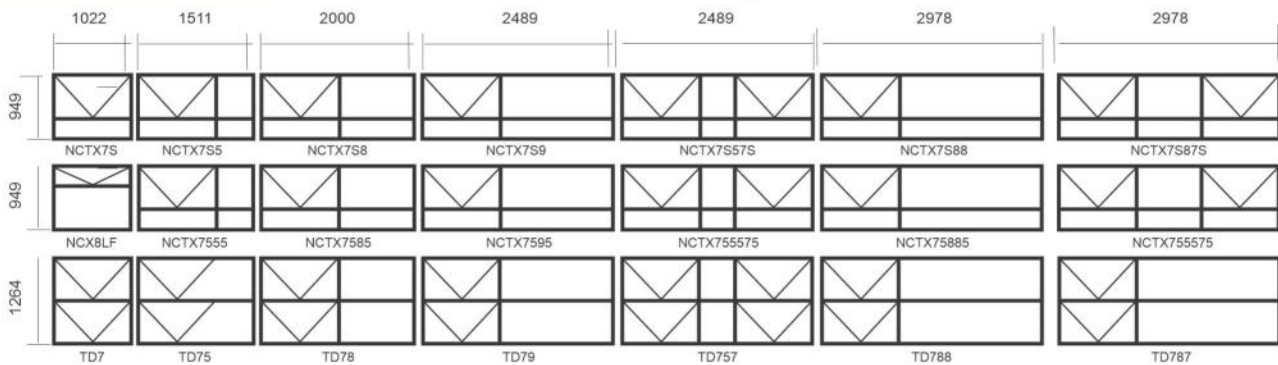

TD TYPE WINDOWS