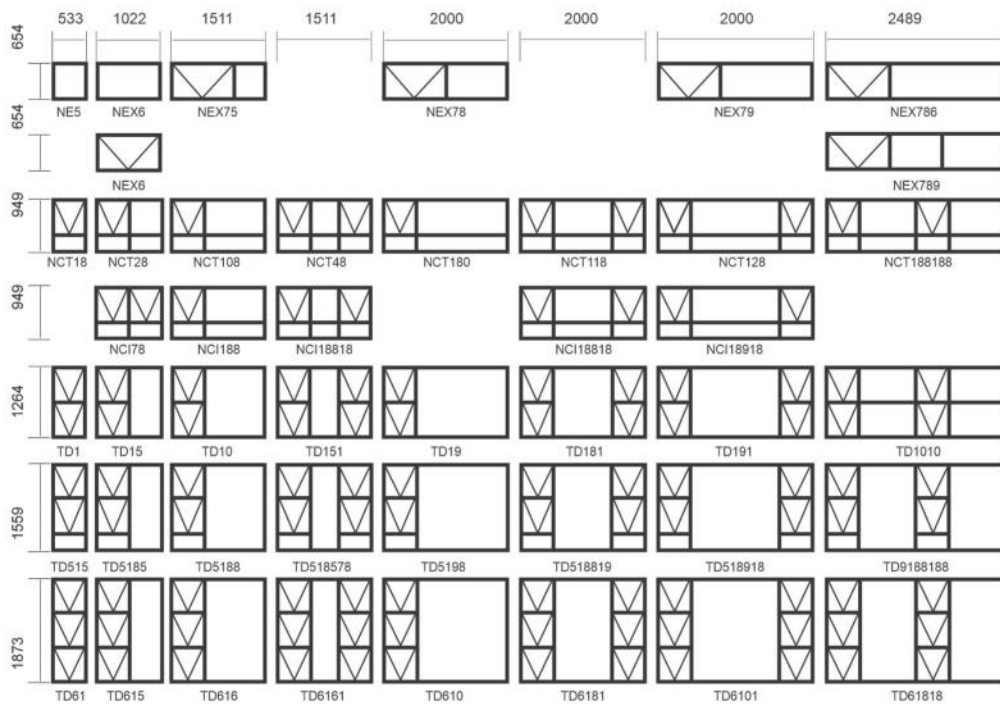

Colours Available

- Black
- White

RNS05/RNS06 ECO

RNS07/RNS08 PRO

Size - 870mm x 1950mm
Square/Round Bars - 10mm

STANDARD K

STAYS & POLES

25x25x1.2 - 1.5-1.8-2.4 - 3mt 17 Sticks
30x30x1.2 - 1.5-1.8-2.4 - 3mt 17 Sticks

40x40x1.2-1.5-1.8-2.4 - 3mt 17 Sticks
76x76x2.4 - POLE WITH CAP

STEEL WINDOWS FRAMES

G TYPE WINDOWS - 0.359M(H)

E TYPE WINDOWS - 0.654M (H)

STEEL WINDOWS FRAMES

C TYPE STEEL WINDOWS - 0.949M(H)

STEEL WINDOW FRAMES

D TYPE - 1.245M(H)

TD TYPE WINDOWS

STEEL WINDOWS FRAMES

TD TYPE WINDOW FRAMES

RedStar

GROUP

Save A Tree:
Say NO to Paper

Red Star Group