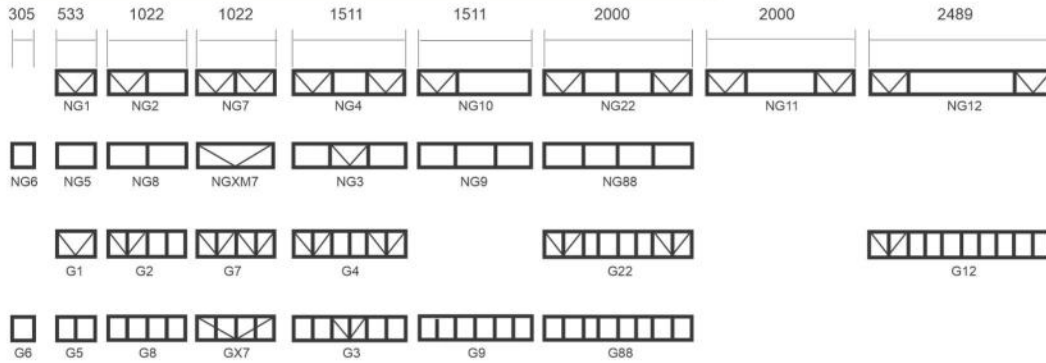

Colours Available

- Black
- White

RNS05/RNS06 ECO

RNS07/RNS08 PRO

Size - 870mm x 1950mm
Square/Round Bars - 10mm

STANDARD K

STAYS & POLES

25x25x1.2 - 1.5-1.8-2.4 - 3mt 17 Sticks
30x30x1.2 - 1.5-1.8-2.4 - 3mt 17 Sticks

40x40x1.2-1.5-1.8-2.4 - 3mt 17 Sticks
76x76x2.4 - POLE WITH CAP

STEEL WINDOWS FRAMES

G TYPE WINDOWS - 0.359M(H)

E TYPE WINDOWS - 0.654M (H)

STEEL WINDOWS FRAMES

C TYPE STEEL WINDOWS - 0.949M(H)

STEEL WINDOW FRAMES