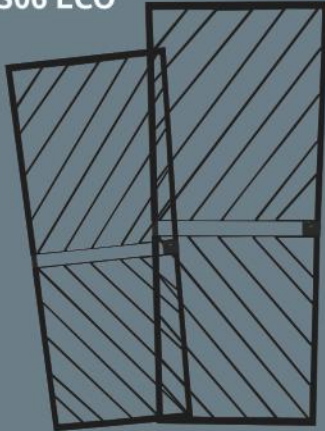

KITCHEN SINK - SINGLE/DOUBLE

6-8-10 PANEL DOORS MERANTI

WELDED MESH

2-3-4 PLATE GAS STOVE

STEEL/PLASTIC FOLDING TABLE

SECURITY GATES & PALISADES

RNS01/RNS02 BUDGET

RNS03/RNS04 ECO

Colours Available

- Black
- White

RNS05/RNS06 ECO

RNS07/RNS08 PRO

Size - 870mm x 1950mm
Square/Round Bars - 10mm

STANDARD K

STAYS & POLES

25x25x1.2 - 1.5-1.8-2.4 - 3mt 17 Sticks
30x30x1.2 - 1.5-1.8-2.4 - 3mt 17 Sticks