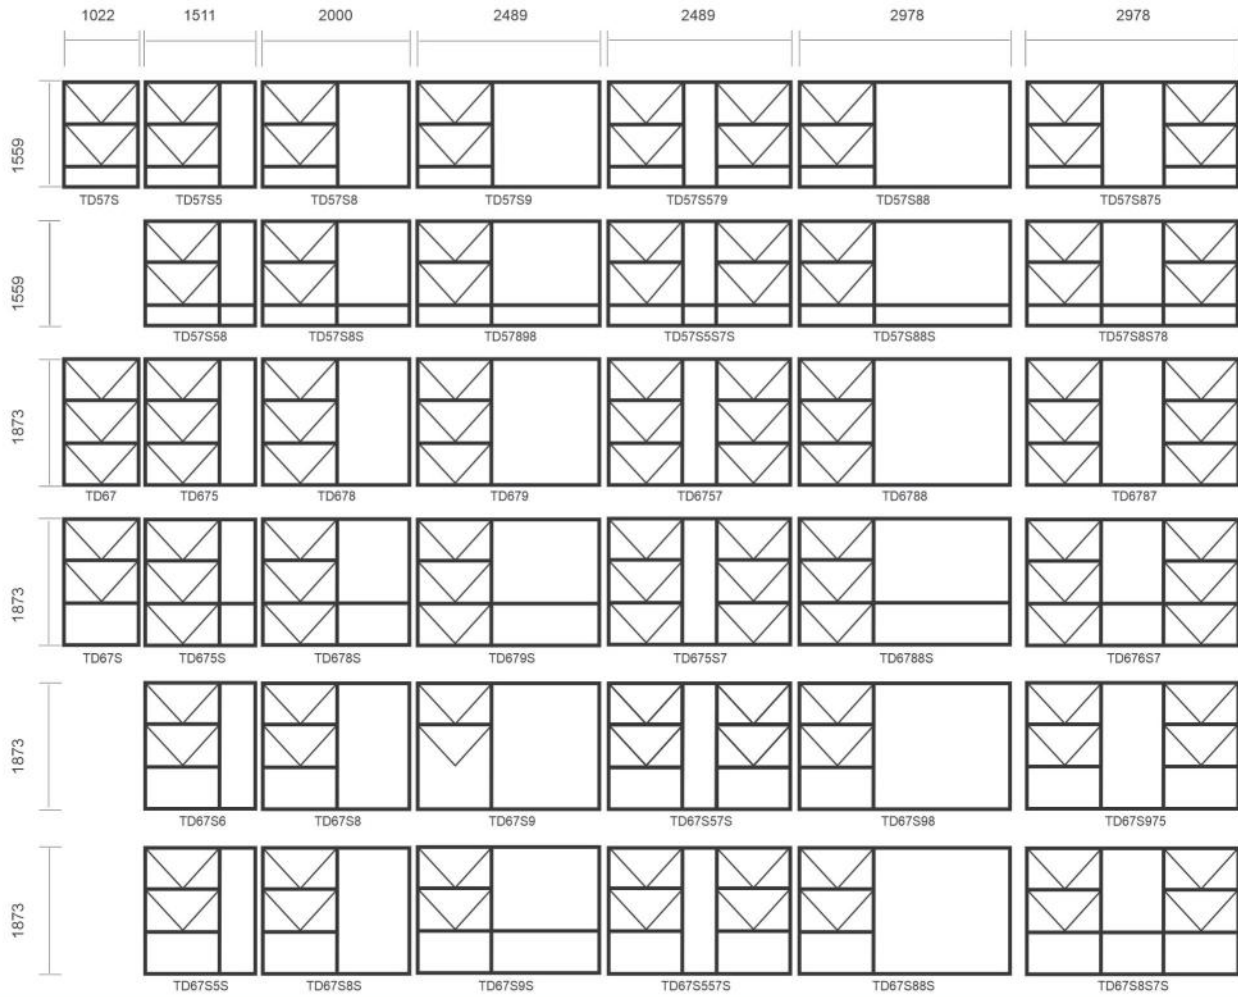

STEEL WINDOWS FRAMES

TD TYPE WINDOW FRAMES