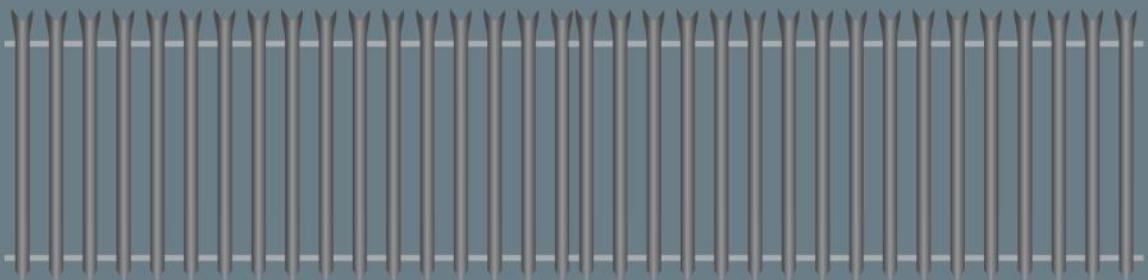

Colours Available

- Black
- White

RNS05/RNS06 ECO

RNS07/RNS08 PRO

Size - 870mm x 1950mm
Square/Round Bars - 10mm

STANDARD K

STAYS & POLES

25x25x1.2 - 1.5-1.8-2.4 - 3mt 17 Sticks
30x30x1.2 - 1.5-1.8-2.4 - 3mt 17 Sticks