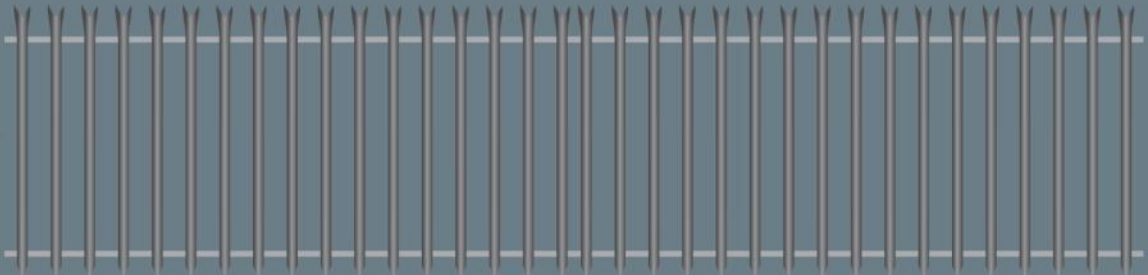

Colours Available

- Black
- White

RNS05/RNS06 ECO

RNS07/RNS08 PRO

Size - 870mm x 1950mm
Square/Round Bars - 10mm

STANDARD K

STAYS & POLES

25x25x1.2 - 1.5-1.8-2.4 - 3mt 17 Sticks
30x30x1.2 - 1.5-1.8-2.4 - 3mt 17 Sticks