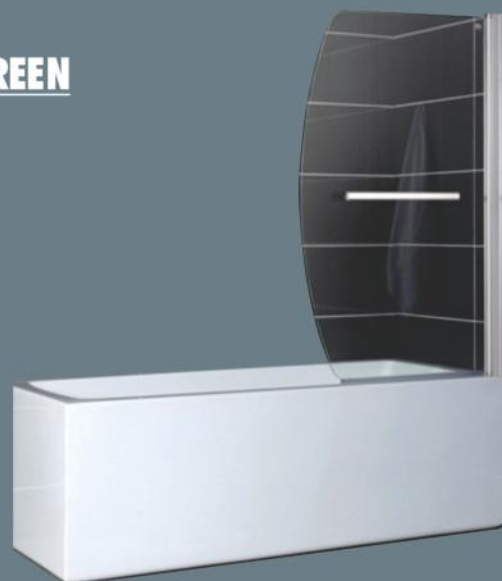

(Top Flush/Side Flush)

- Pan
- Cistern
- Seat
- Mechanism
- Basin & Pedestal

TOILET SET 4 PIECE

(Top Flush/Side Flush)

- Pan
- Cistern
- Seat
- Mechanism

BASIN PEDESTAL 2PC

- Basin & Pedestal

BATH-TUB

- Bath Tub Fibre Glass
1700mm X 700mm

TOILET SET 7 PIECE

(Top Flush/Side Flush)

- Pan
- Cistern
- Seat
- Mechanism
- Basin & Pedestal
- Bath Tub Fibre Glass
1700mm X 700mm

COLOURS AVAILABLE: ● Black ● Midnight Blue ● Burgundy ● Ice Mint ● Beige ● Grey

**CORNER ENTRY
ROUND -
CLEAR/FROST/STRIPES**

**PIVOT SHOWER
COMPLETE**

**CORNER ENTRY
SQUARE - BLACK**

**CORNER ENTRY
ROUND - BLACK**

SHOWER SCREEN

OTHER HARDWARE PRODUCTS

ROCKERS MORTICE LOCK 2/3/4 LEVER

WHEEL BARROW